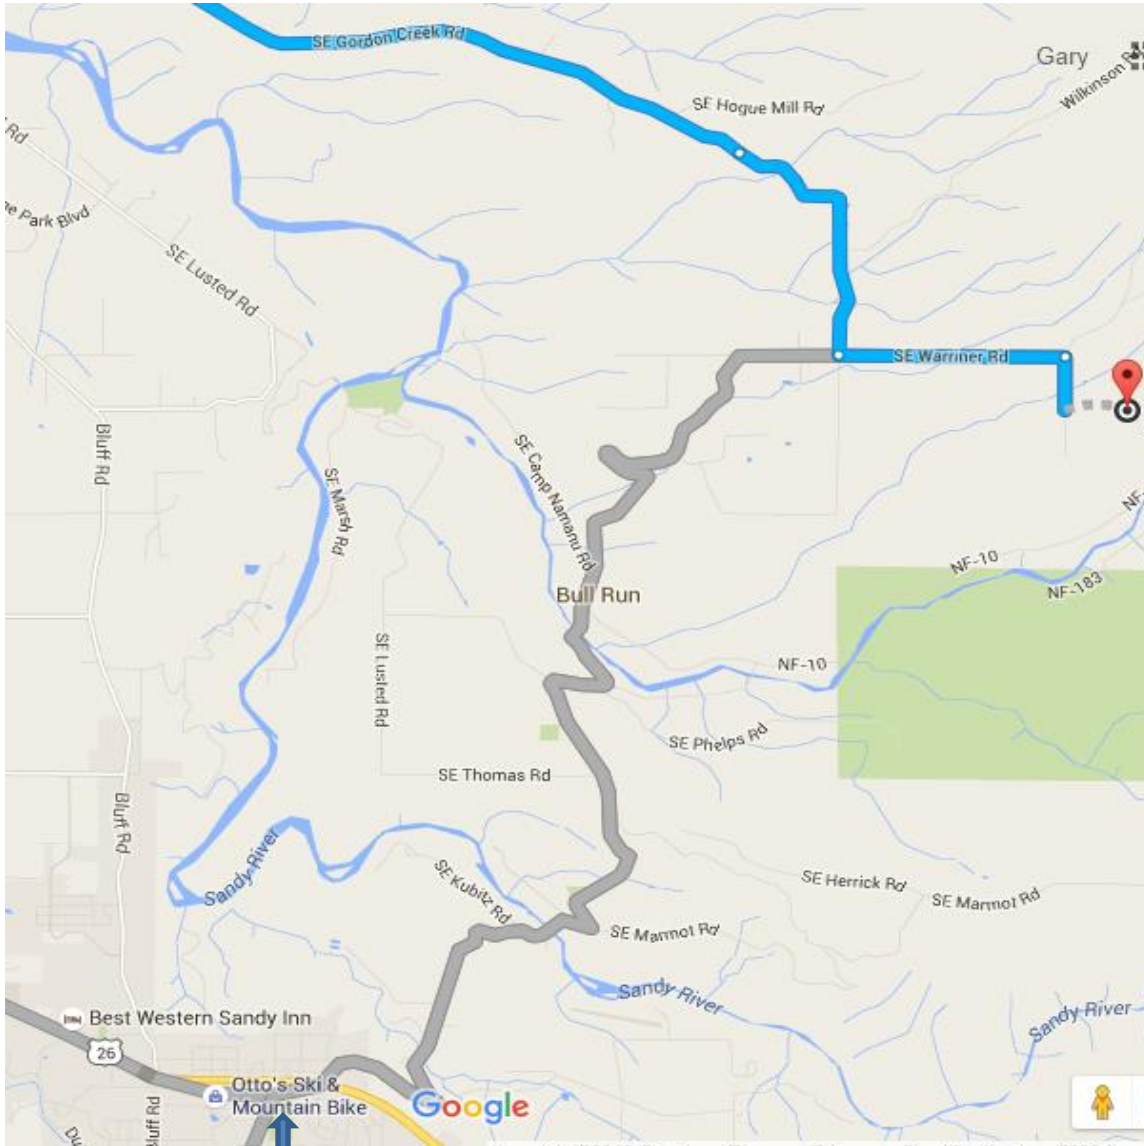

TRACKING STEP BY STEP... JHPTS - VISUAL TRACKING AND TRAINING INC.

225 Mill Road, Clearwater, Idaho 83552-5116 208-926-4390 joel@jhardin-inc.com www.jhardin-inc.com

To Hwy I 84 – Corbett OR

Camp Howard

Sandy Oregon