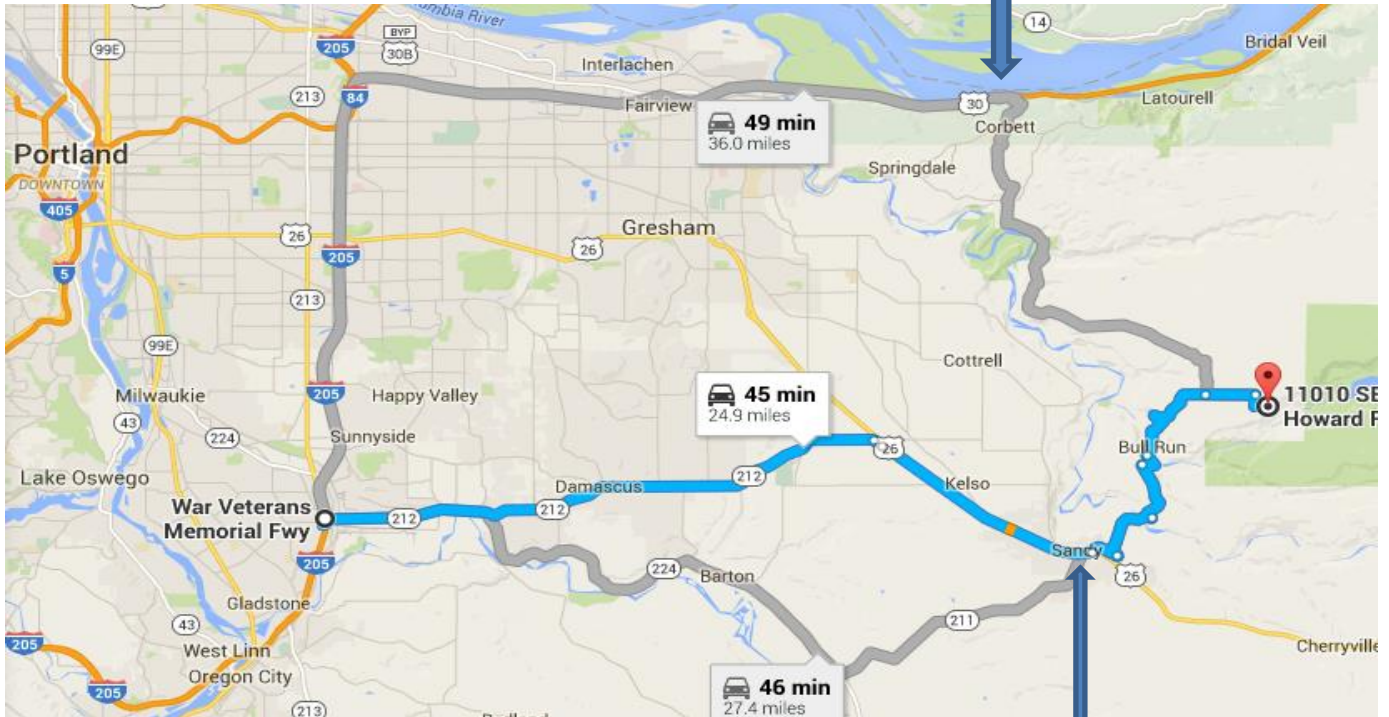

TRACKING STEP BY STEP... JHPTS - VISUAL TRACKING AND TRAINING INC.

225 Mill Road, Clearwater, Idaho 83552-5116 208-926-4390 joel@jhardin-inc.com www.jhardin-inc.com

Hwy Interstate 84 - Corbett, OR

Sandy Oregon