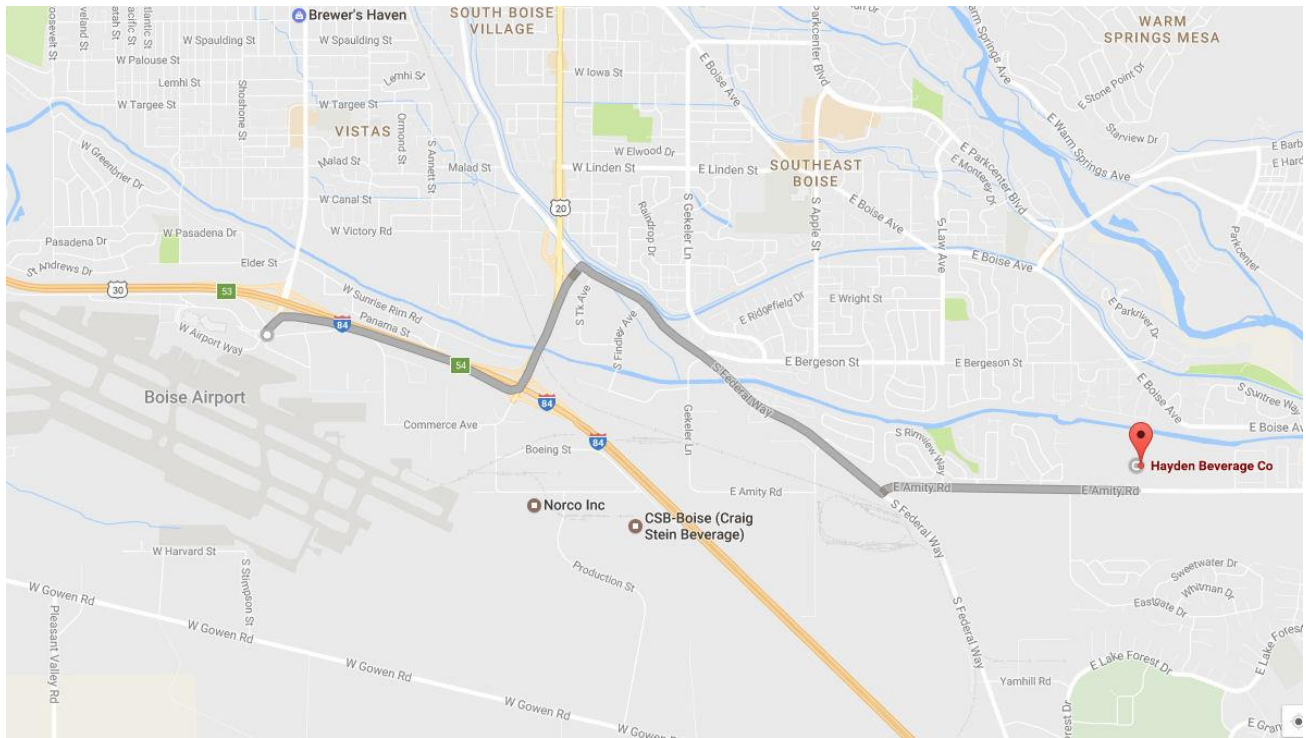

TRACKING STEP BY STEP... JHPTS - VISUAL TRACKING AND TRAINING INC.

225 Mill Road, Clearwater, Idaho 83552-5116 208-926-4390 joel@jhardin-inc.com www.jhardin-inc.com

AREA MAP AND LOCATIONS

Directions from the airport:

- 1 Go East on I-84
 - 2 Take exit 54 for Broadway Ave (first exit past the airport)
 - 3 Turn left at the fork and merge onto S Broadway Ave
 - 4 Take the Federal Way Exit
 - 5 Turn right onto S Federal Way
 - 6 Turn left onto E Amity Rd
- Hayden Beverage Co, 2910 E Amity Rd, Boise, ID

TRACKING STEP BY STEP... JHPTS - VISUAL TRACKING AND TRAINING INC.

225 Mill Road, Clearwater, Idaho 83552-5116 208-926-4390 joel@jhardin-inc.com www.jhardin-inc.com